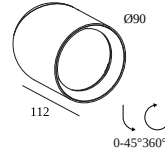

BRUSHED OLD BRONZE 30511 9225 BROB

CREAM 30511 9225 CR

WHITE 30511 9225 W

 [View on website](#)

General info

LOCATION	indoor
INSTALLATION	Ceiling Surface mounted
INGRESS PROTECTION	IP20
WEIGHT (KG)	0.5
ADJUSTABILITY	0° to 45° swiveling, 360° rotatable
INFORMATION	LENS FL-24° INCL.DIMMABLE POWER SUPPLY