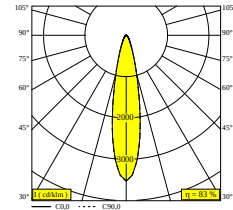

BRUSHED OLD BRONZE 30511 9225 BROB

CREAM 30511 9225 CR

WHITE 30511 9225 W

 [View on website](#)

General info

LOCATION	indoor
INSTALLATION	Ceiling Surface mounted
INGRESS PROTECTION	IP20
WEIGHT (KG)	0.5
ADJUSTABILITY	0° to 45° swiveling, 360° rotatable
INFORMATION	LENS FL-24° INCL.DIMMABLE POWER SUPPLY